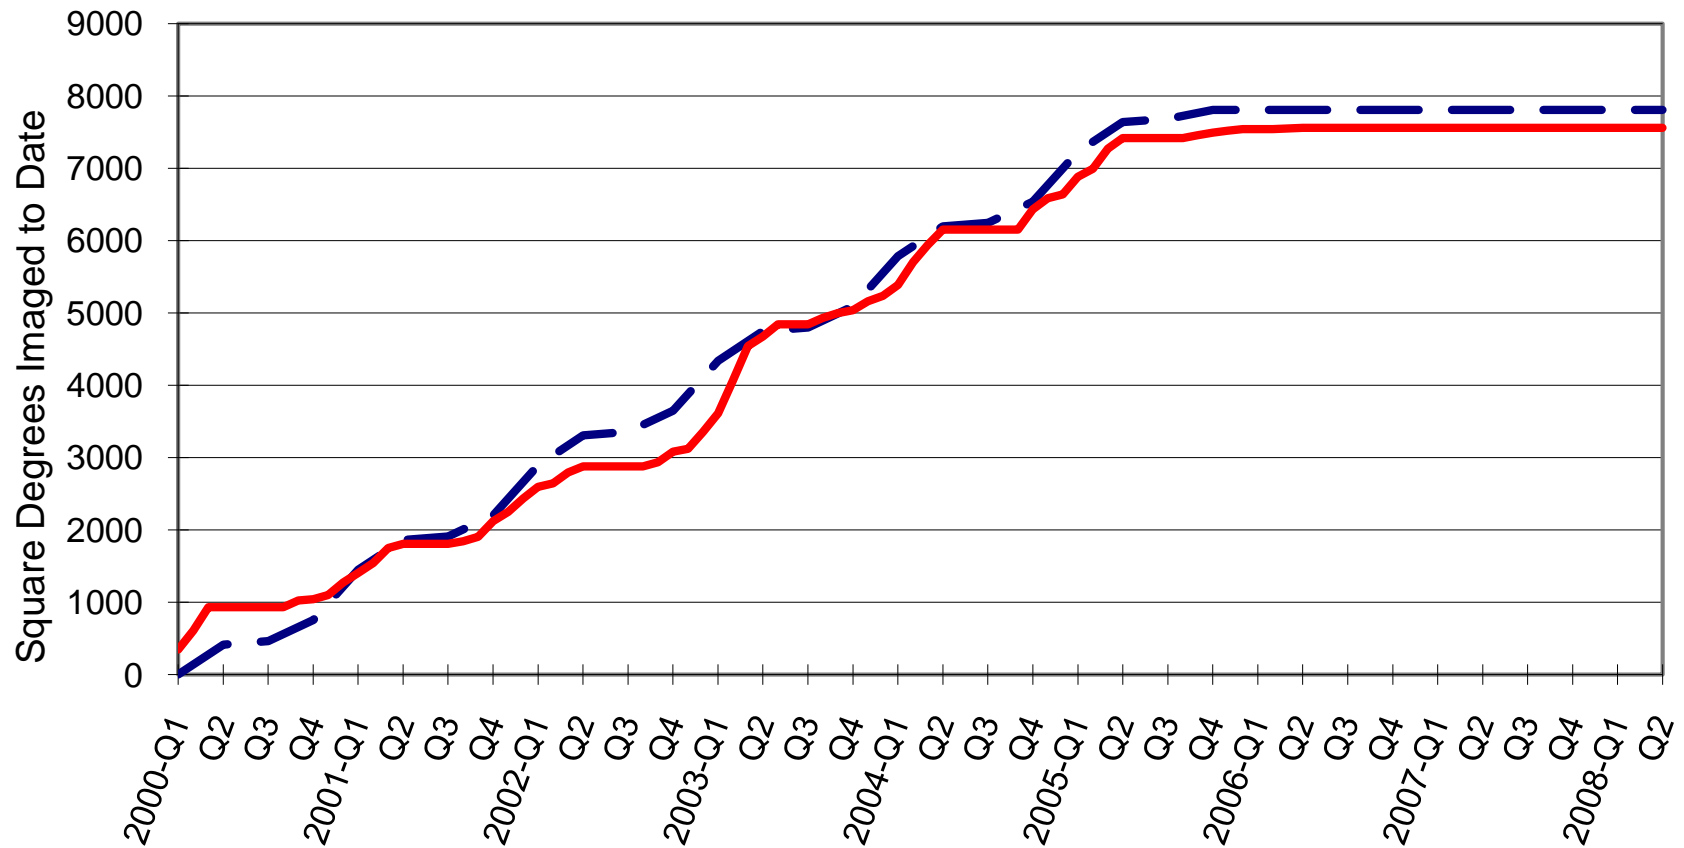

SDSS-II Legacy Survey: Northern Galactic Cap Imaging

Cumulative Imaging: Actual Performance vs. Baseline Plan

Data collected through 07/14/08